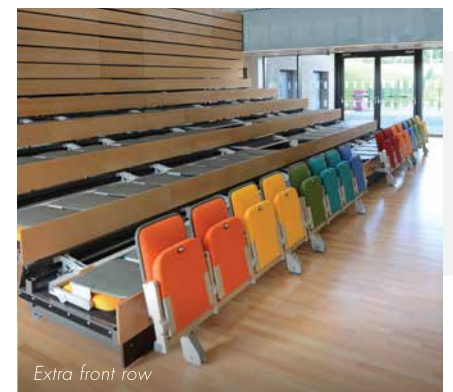

### Venue chairs

Stacking, linking and folding chairs are a flexible solution for flat floor areas. All models can be stored and transported on trolleys.

### Extra front row

Many retractable systems can be fitted with an extra row of chairs on the front riser, providing instant extra capacity.

### Staging

Our modular staging systems are some of the most durable on the market. Create stages, tiering or rostra. Options include height adjustable models, scissor leg designs, motorised systems, and models which lift effortlessly into place using hydraulic power. See our staging brochure for more details.

Venue chairs

Venue chair trolleys

Staging

Extra front row

The years can take their toll on your seating, and we can offer completely bespoke refurbishment packages which will make it look as good as new.