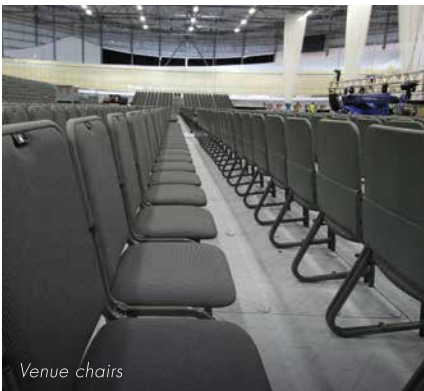

EXTRA SEATING & STAGING

Matrix system

Add capacity in front of your retractable seating, or create a whole new seating area, with our clever Matrix system. Matrix consists of groups of chairs which slot into special floorbars. It requires no floor fixings, creates long, straight rows with plenty of space and legroom, and is quick and easy to stack and store on specially designed trolleys.

Venue chairs

Stacking, linking and folding chairs are a flexible solution for flat floor areas. All models can be stored and transported on trolleys.

Extra front row

Many retractable systems can be fitted with an extra row of chairs on the front riser, providing instant extra capacity.

Staging

Our modular staging systems are some of the most durable on the market. Create stages, tiering or rostra. Options include height adjustable models, scissor leg designs, motorised systems, and models which lift effortlessly into place using hydraulic power. See our staging brochure for more details.